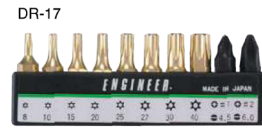

- A comprehensive and wide selection of bits to handle any job or application.
- Bullet type bit holder suitable for portable use
- DR-16 bits are also used for rechargeable or electric drivers.

Item No.	Number of bits	Bit Sizes	Length	Wgt.(g)
DR-10	10	⊕#00 , #1 , #2 , ⊖4.5 , 6 , ●2.5 , 3 , 4 , 5 , 6(Ball bit)		97
DR-11	10	⊕#00 , #1 , #2 , ⊖4.5 , 6 , ●1.5 , 2 , 2.5 , 3 , 4(Hex bit)	30	67
DR-15	6	★/★ T5/T6 , ★/★ T7/T8 , ★/★ T9/T10 , T15/T20 , T25/T27 , T30/T40	110	159
DR-16	6	⊕ Double end bit...#2×65 #2×110 ⊕Step type...#0×85 #1×100 #2×150 ⊕⊖bit...#2/⊖6×135		147
DR-17	10	★...T8 , T10 , T15 , T20 , T25 , T27 , T30 , T40 ⊕⊖Double end bit...#1/ ⊖4.5 , #2/⊖6 (⊕⊖bits are magnetic)	30	68