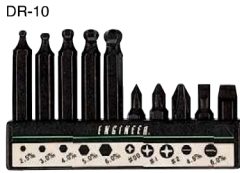

- A comprehensive and wide selection of bits to handle any job or application.
- Bullet type bit holder suitable for portable use
- DR-16 bits are also used for rechargeable or electric drivers.

Item No.	Number of bits	Bit Sizes	Length	Wgt.(g)
DR-10	10	⊕#00 , #1 , #2 , ⊖4.5 , 6 , ●2.5 , 3 , 4 , 5 , 6(Ball bit)		97
DR-11	10	⊕#00 , #1 , #2 , ⊖4.5 , 6 , ●1.5 , 2 , 2.5 , 3 , 4(Hex bit)	30	67
DR-15	6	★/★ T5/T6 , ★/★ T7/T8 , ★/★ T9/T10 , T15/T20 , T25/T27 , T30/T40	110	159
DR-16	6	⊕ Double end bit...#2×65 #2×110 ⊕Step type...#0×85 #1×100 #2×150 ⊕⊖bit...#2/⊖6×135		147
DR-17	10	★...T8 , T10 , T15 , T20 , T25 , T27 , T30 , T40 ⊕⊖Double end bit...#1/ ⊖4.5 , #2/⊖6 (⊕⊖bits are magnetic)	30	68