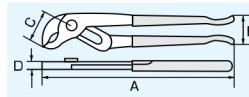

PC & PW SERIES

Features ● Slip Joint Pliers and Groove Joint Pliers for maintenance and general purpose

PC-06·08

COMBINATION PLIERS

- Slip joint for wide-open jaws
- Material: S55C

PC-08

Item No.	Size	A	B	C	D	(mm)
PC-06	150	165	45	42	9	
PC-08	200	203	48	46	11	

PW-05~10

WATER PUMP PLIERS

- Groove-joint leverage for heavy duty work
- Serrated jaws with soft-touch grip
- Material: S55C

PW-05

PW-08

Item No.	Size	A	B	C	D	Max. Opening	(mm)
PW-05	125	127	34	25	5.5	15	
PW-08	200	200	37	38	8	33	
PW-10	250	250	38	50	11	45	