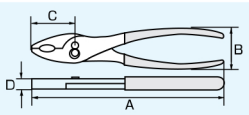

PC & PW SERIES

Features ● Slip Joint Pliers and Groove Joint Pliers for maintenance and general purpose

PC-06·08

COMBINATION PLIERS

- Slip joint for wide-open jaws
- Material: S55C

PC-08

Item No.	Size	A	B	C	D	(mm)
PC-06	150	165	45	42	9	
PC-08	200	203	48	46	11	

PW-05~10

WATER PUMP PLIERS

- Groove-joint leverage for heavy duty work
- Serrated jaws with soft-touch grip
- Material: S55C

PW-05

PW-08

Item No.	Size	A	B	C	D	Max. Opening	(mm)
PW-05	125	127	34	25	5.5	15	
PW-08	200	200	37	38	8	33	
PW-10	250	250	38	50	11	45	