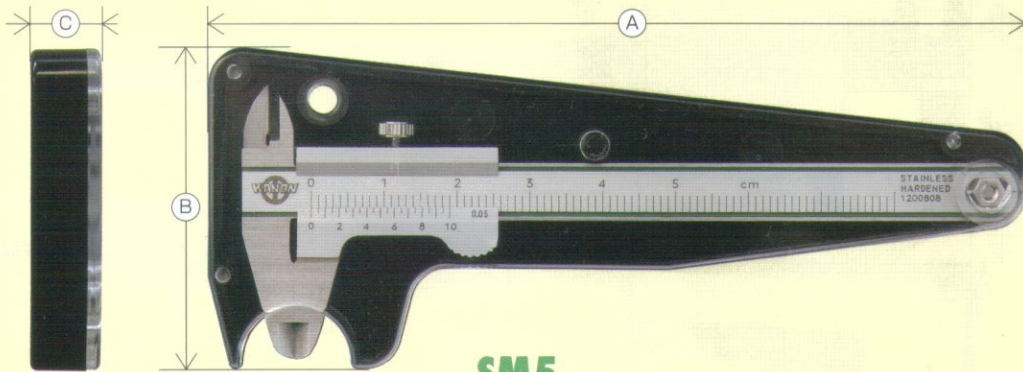

SM5

Standard vernier caliper for normal measurement.

Standard type.

Pocket-sized caliper is convenient to carry

SM5

● Fits comfortably and safely in the breast pocket

■ SM5 : Specifications

(Unit : mm)

Model	Measuring length	Minimum reading	Instrumental error	Weight	A	B	C	D
SM5	50	0.05	±0.05	40g	112	44	9.7	209

* SM5 are not equipped with any depth bar. Refer the specifications of SM7 on P23 for the dimensions of the caliper. (except A and H)