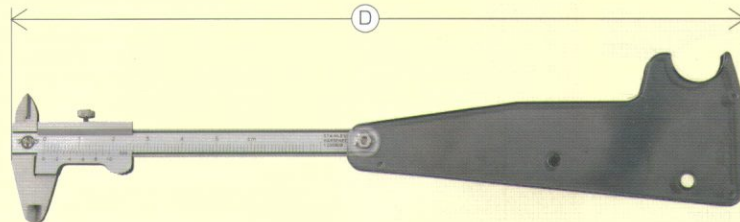

SM5

Standard vernier caliper for normal measurement.

Standard type.

Pocket-sized caliper is convenient to carry

SM5

● Fits comfortably and safely in the breast pocket

■ SM5 : Specifications

(Unit : mm)

Model	Measuring length	Minimum reading	Instrumental error	Weight	A	B	C	D
SM5	50	0.05	±0.05	40g	112	44	9.7	209

* SM5 are not equipped with any depth bar. Refer the specifications of SM7 on P23 for the dimensions of the caliper. (except A and H)