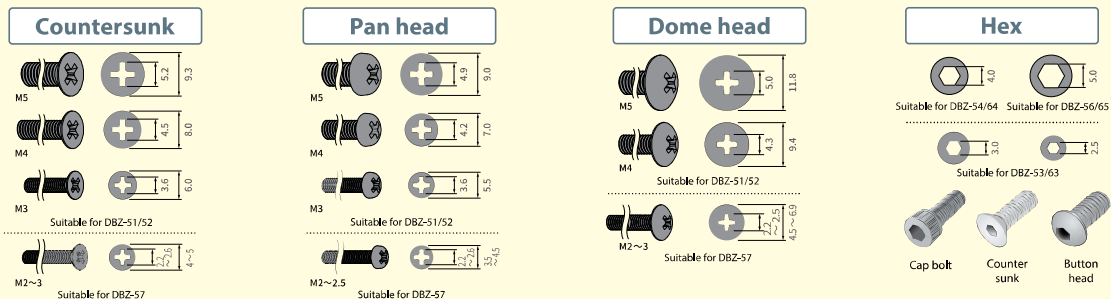

Item No.	Screw type/size	Bit type	Length	Wgt.
DBZ-51	⊕#2	Press & Twist type	105mm	27g
DBZ-52		Strike & Turn type		
DBZ-53	Hex socket screw (●: 2.5-3.0mm)	Strike & Turn type		26g
DBZ-54	Hex socket screw (●: 4.0mm)	Strike & Turn type		
DBZ-56	Hex socket screw (●: 5.0mm)	Strike & Turn type		
DBZ-57	⊕#1	Press & Twist type		25g
DBZ-62	Hex socket screw (●: 2.0mm)	Press & Twist type		27g
DBZ-63	Hex socket screw (●: 2.5-3.0mm)	Press & Twist type		
DBZ-64	Hex socket screw (●: 4.0mm)	Press & Twist type		
DBZ-65	Hex socket screw (●: 5.0mm)	Press & Twist type		

DBZ-62~65 can be used with your power driver

(Unit in mm)